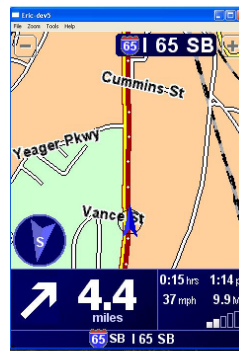

With the new RouteMan Navigator Feature, handhelds equipped with TomTom, can give drivers directions to their next stop. With the tap of one button, RouteMan displays the map or begins turn by turn directions to the selected cus-

tomers' address. One button brings the user back to RouteMan so that orders can be entered and printed.

The RouteMan Navigator Feature is a valuable tool for new drivers or experienced drivers running unfamiliar routes. This is much faster than looking up addresses on a map or calling the office for directions to the next stop.

The RouteMan Navigator Feature requires that the handheld be loaded with the TomTom Navigator 6 software. (See www.tomtom.com for details.) If turn by turn directions are desired, the truck must be equipped with a Bluetooth GPS receiver unit.

The RouteMan Navigator

Feature is an optional feature of Pocket Route Release 4.0.1.6. If you are interested in purchasing this feature, please call Software Advantage at 205-620-1610.

This feature is an example of how Software Advantage responds to customer requests and keeps RouteMan on the leading edge of technology.